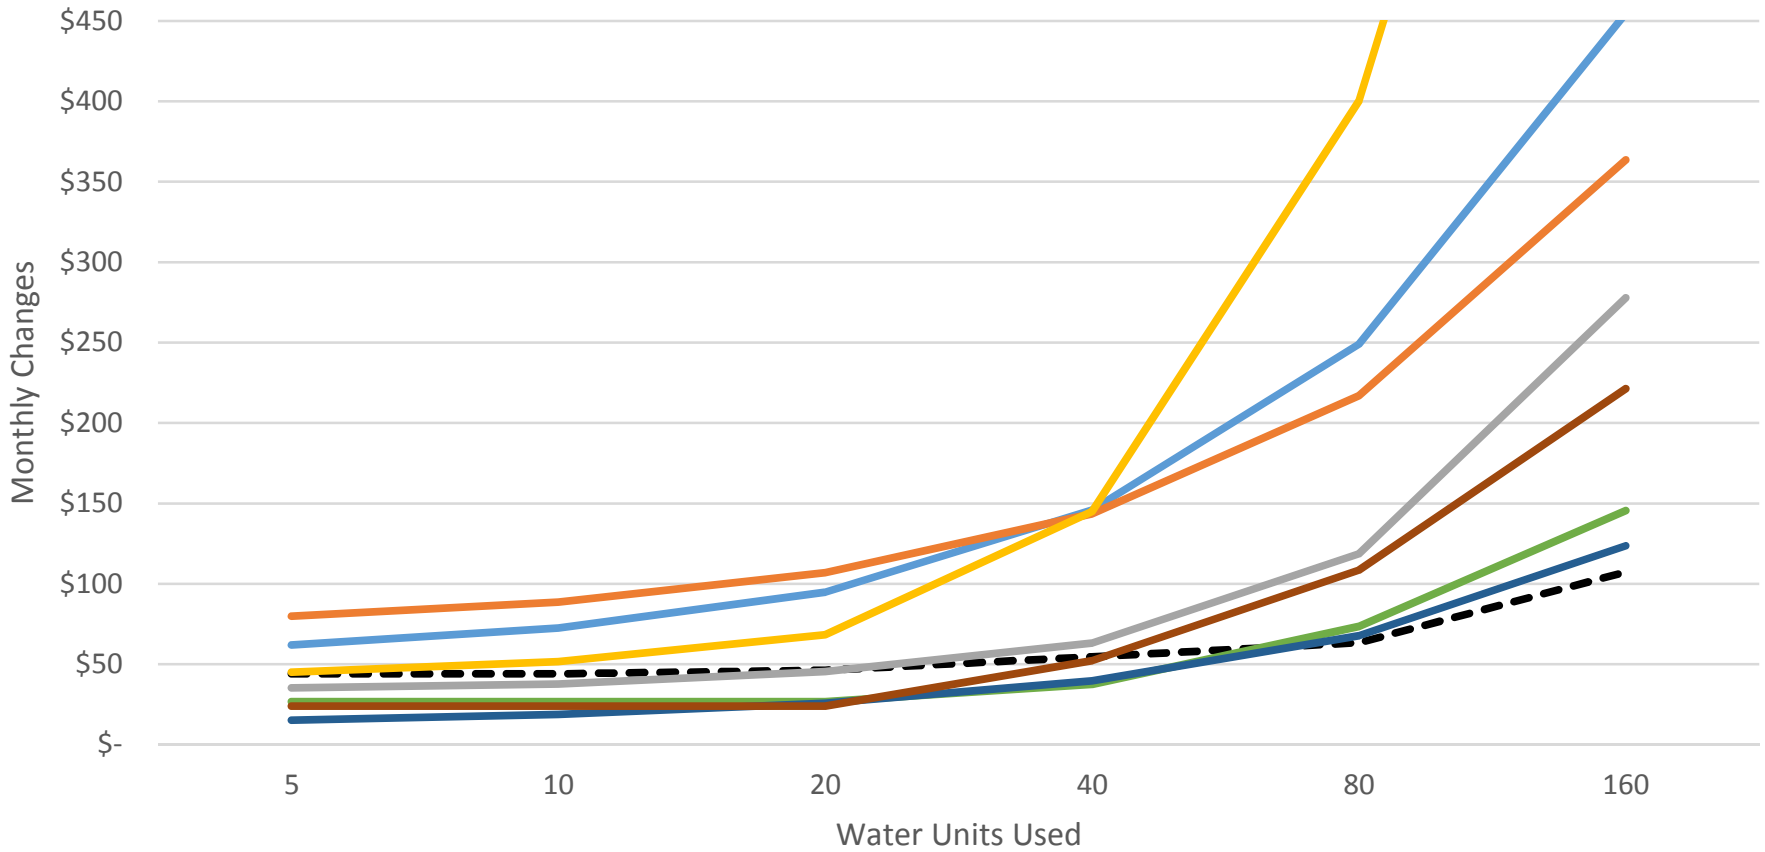

Current Residential Water Rates

- Wheatland
- Marysville
- Willows
- Roseville
- Lincoln
- Olivehurst
- Linda Co
- Live Oak