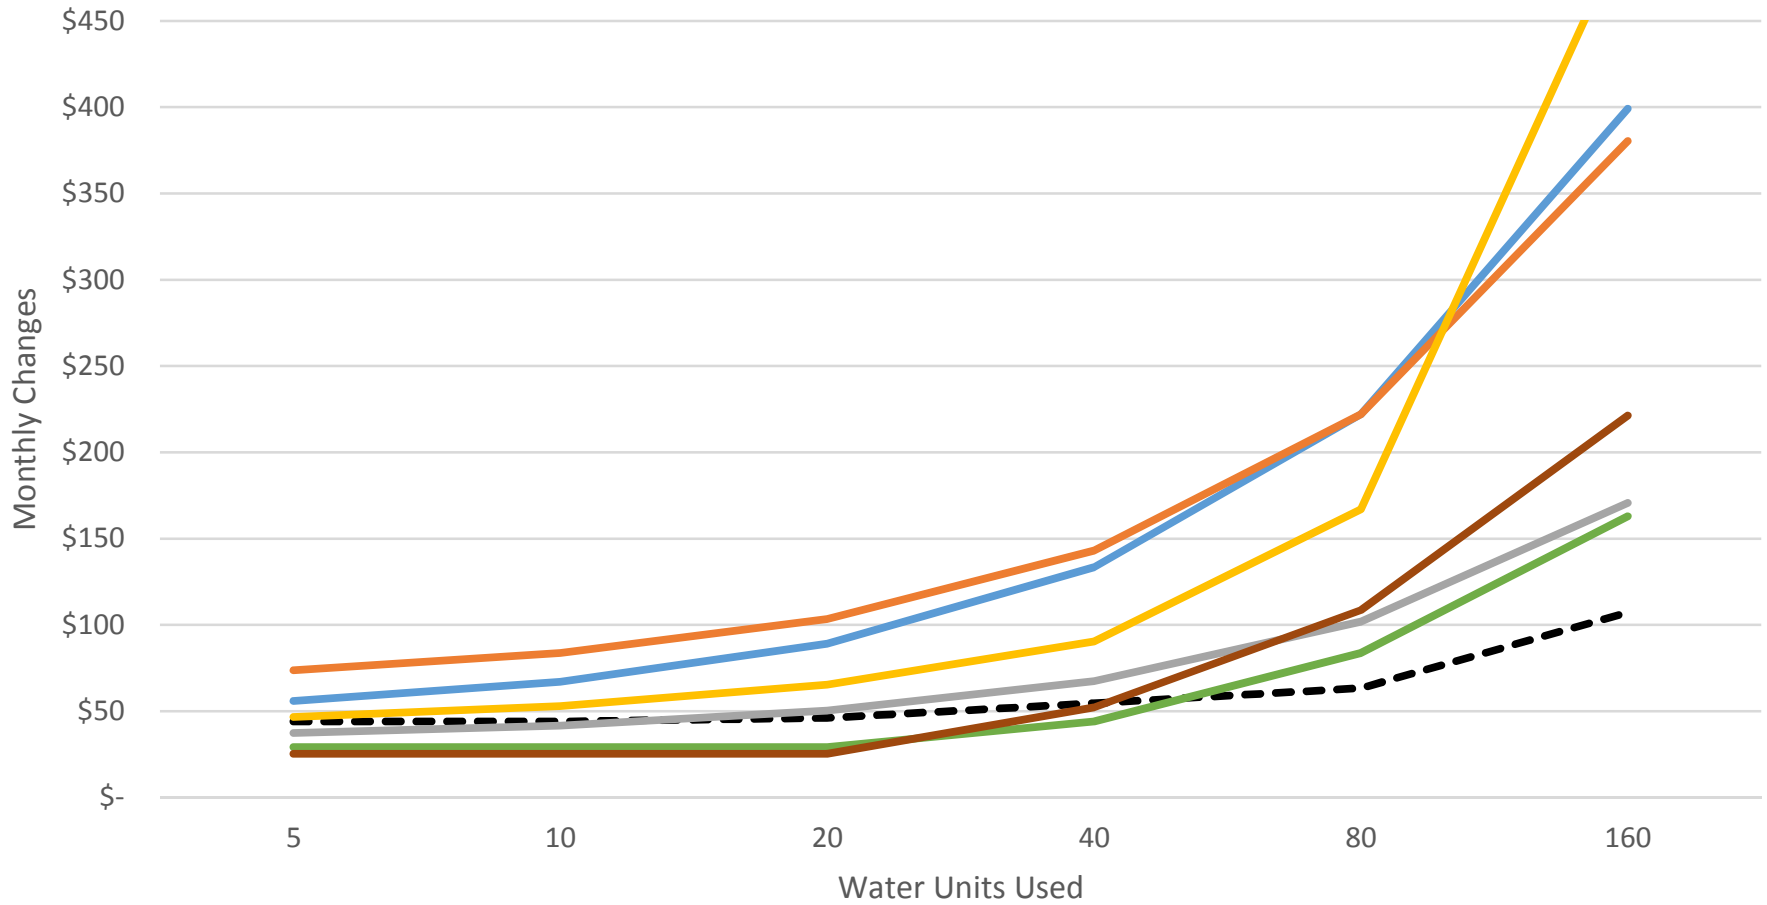

Current Commercial Water Rates

--- Wheatland — Marysville — Willows — Roseville — Lincoln — Olivehurst — Live Oak