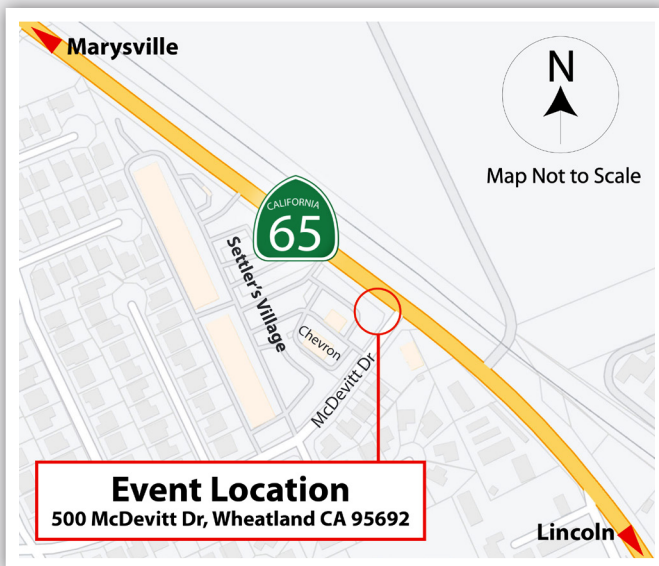

★ YOU'RE INVITED ★

GROUNDBREAKING *Ceremony*

Join us as we celebrate the groundbreaking of the
**STATE ROUTE 65 WHEATLAND
PAVEMENT REHABILITATION PROJECT**

Wednesday, June 12 at 10 a.m.

at the parking lot next to the Chevron gas station.
(Corner of McDevitt Drive and Highway 65)
500 McDevitt Drive, Wheatland